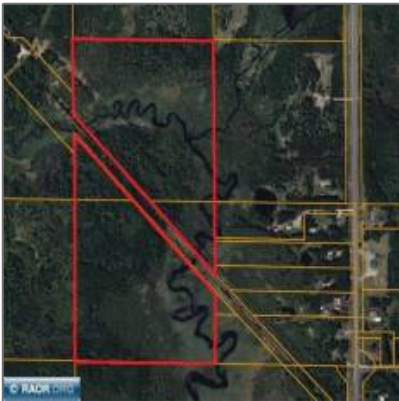

Residential

- XXX Hwy 73, Hibbing, Minnesota 55746

Basic Details

Property Type:	Residential
Listing Type:	
Listing ID:	146224
Price:	\$74,000
Year Built:	0
Lot Area:	75.88 Acre

Address Map

Country:	US
State:	MN
City:	Hibbing
Zipcode:	55746
Street:	Hwy 73
Street Number:	XXX
Floor Number:	0
Longitude:	W94° 58' 4.7"
Latitude:	N47° 16' 10.5"