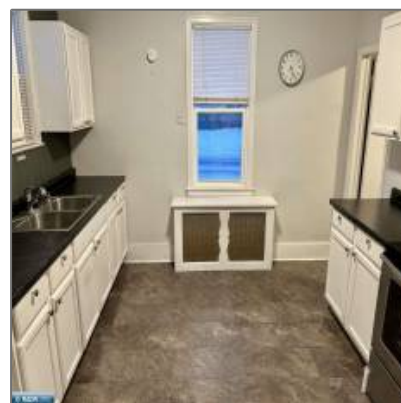

Residential

- 2701 6th Ave E, Hibbing, Minnesota 55746

Basic Details

Property Type: **Residential**

Listing Type:

Listing ID: **147773**

Price: **\$110,000**

Year Built: **1920**