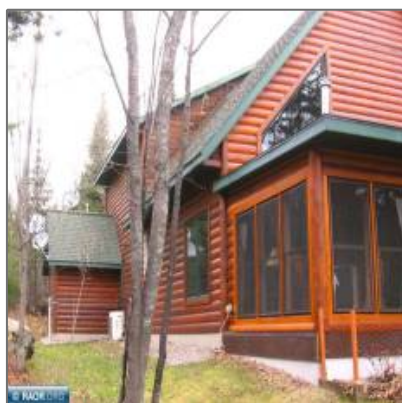

# Residential

- 584 Riverview Road, Ely, Minnesota 55731

## Basic Details

Property Type: **Residential**

Listing Type:

Listing ID: **147772**

Price: **\$849,900**

Year Built: **2005**

Lot Area: **2.40 Acre**