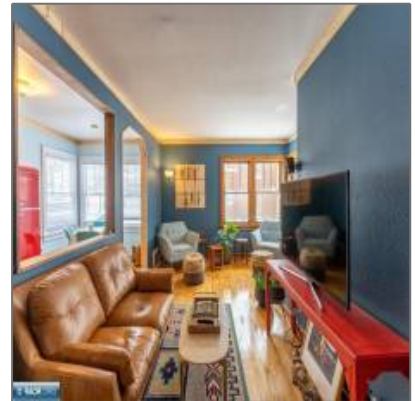

## Basic Details

Property Type: **Duplex**

Listing Type:

Listing ID: **147736**

Price: **\$280,000**

Year Built: **1910**

Lot Area: **0 Acre**