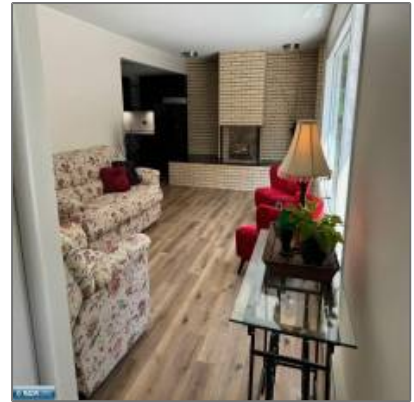

Residential

- 4039 Long Lake Rd, Eveleth, Minnesota
55734-4039

Basic Details

Property Type:	Residential
Listing Type:	
Listing ID:	147608
Price:	\$489,000
Year Built:	1964
Lot Area:	3.22 Acre

Features

✓ Heating System:	Baseboard, Hot Water
✓ Cooling System:	Window Unit
✓ Basement:	Block, Walkout
✓ Fireplace:	Wood Burning, Gas Log, 2 Or More Fireplaces
✓ Patio:	Deck