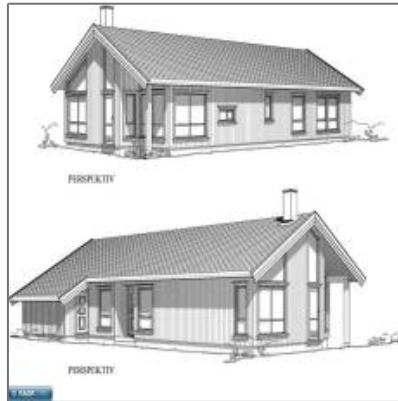

Residential

- TBD Marjo Drive, Tower, Minnesota 55790

Basic Details

Property Type:	Residential
Listing Type:	
Listing ID:	147688
Price:	\$699,000
Year Built:	2024
Lot Area:	0.10 Acre

Features

✓ Heating System:	Hot Water, In-floor, See Remarks
✓ Cooling System:	Ductless Air
✓ Basement:	Slab
✓ Fireplace:	1 Fireplace, Electric Log