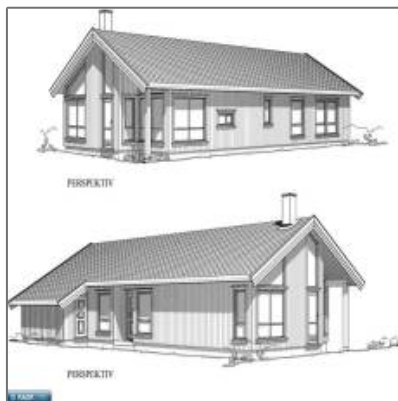

Residential

- Lot 125 Marjo Drive, Tower, Minnesota 55790

Basic Details

Property Type: **Residential**

Listing Type:

Listing ID: **147688**

Price: **\$699,000**

Year Built: **2024**

Lot Area: **0.10 Acre**

Features

- ✓ Heating System: **Hot Water, In-floor, See Remarks**
- ✓ Cooling System: **Ductless Air**
- ✓ Basement: **Slab**
- ✓ Fireplace: **1 Fireplace, Electric Log**

Address Map