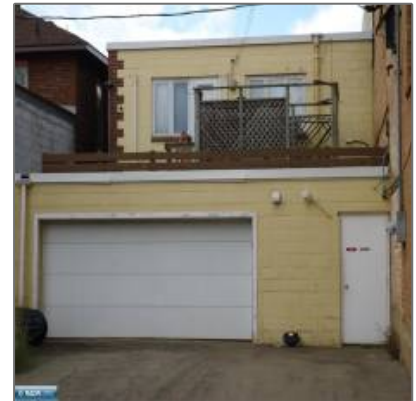

Commercial

- 2016 1st Ave, Hibbing, Minnesota 55746

Basic Details

Property Type:	Commercial
Listing Type:	
Listing ID:	147643
Price:	\$159,900
Year Built:	1953
Lot Area:	0 Acre

Address Map

Country:	US
State:	MN
City:	Hibbing
Zipcode:	55746
Street:	1st Ave
Street Number:	2016
Floor Number:	0
Longitude:	W93° 3' 30"
Latitude:	N47° 25' 36.2"