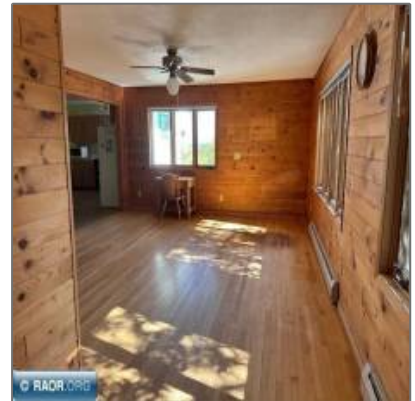

## Basic Details

Property Type: **Residential**

Listing Type:

Listing ID: **147562**

Price: **\$350,000**

Year Built: **1966**

Lot Area: **2 Acre**