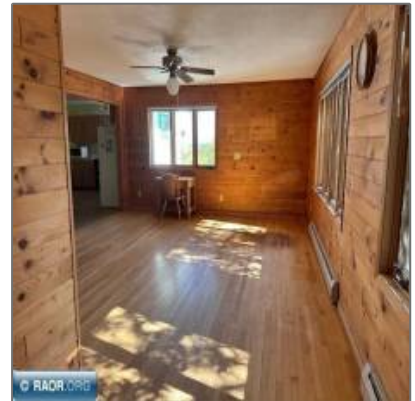

Residential

- 1340 Hidden Valley Rd, Ely, Minnesota 55731

Basic Details

Property Type: **Residential**

Listing Type:

Listing ID: **147562**

Price: **\$350,000**

Year Built: **1966**