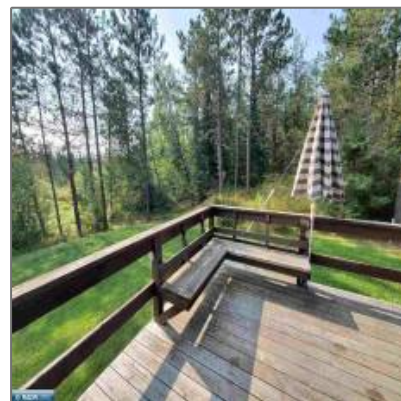

Residential

- 1728 Hwy 21, Ely, Minnesota 55731

Basic Details

Property Type: **Residential**

Listing Type:

Listing ID: **147456**

Price: **\$259,000**

Year Built: **1954**