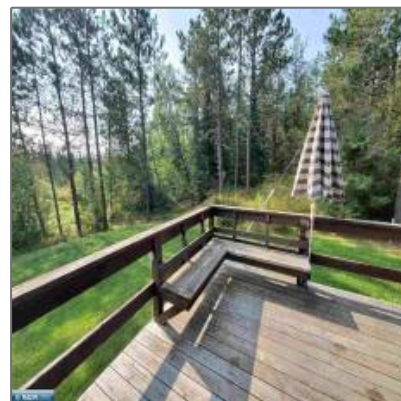

Residential

- 1728 Hwy 21, Ely, Minnesota 55731

Basic Details

Property Type: **Residential**

Listing Type:

Listing ID: **147456**

Price: **\$269,000**

Year Built: **1954**