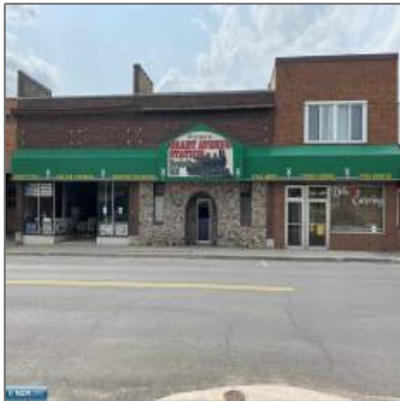

# Commercial

- 223 Grant Avenue, Eveleth, Minnesota 55734

## Basic Details

Property Type: **Commercial**

Listing Type:

Listing ID: **147284**

Price: **\$349,500**

Year Built: **1910**

Lot Area: **0 Acre**