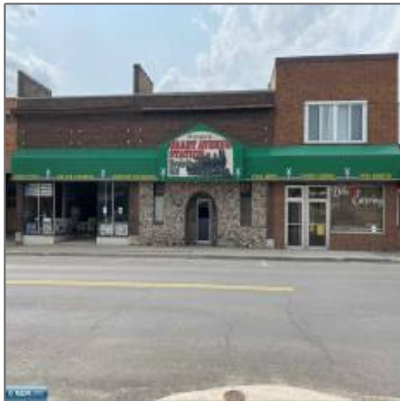

Commercial

- 223 Grant Avenue, Eveleth, Minnesota 55734

Basic Details

Property Type:	Commercial
Listing Type:	
Listing ID:	147284
Price:	\$324,500
Year Built:	1910
Lot Area:	0 Acre

Address Map

Country:	US
State:	MN
City:	Eveleth
Zipcode:	55734
Street:	Grant Avenue
Street Number:	223
Floor Number:	0
Longitude:	W93° 27' 35.1"
Latitude:	N47° 27' 44.1"