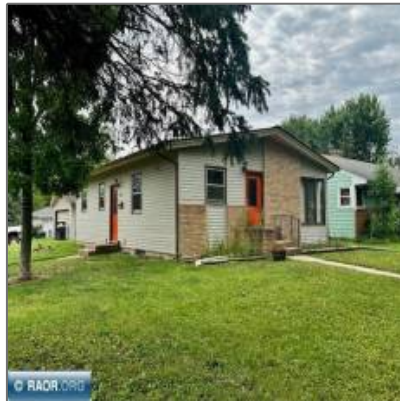

Residential

- 1602 13th Ave, Hibbing, Minnesota 55746

Basic Details

Property Type: **Residential**

Listing Type:

Listing ID: **147232**

Price: **\$189,900**

Year Built: **1964**

Lot Area: **0.18 Acre**

Features

✓ Heating System: **Forced Air, Gas**

✓ Cooling System: **Central**

✓ Basement: **Full, Poured**

Address Map

Country: **US**

State: **MN**