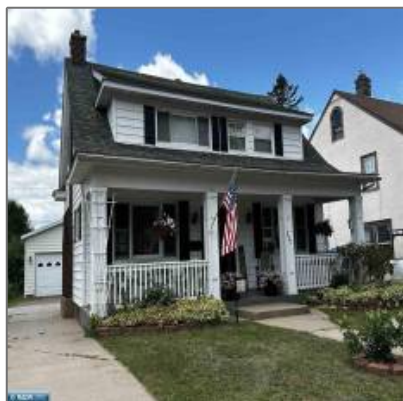

# Residential

- 711 Grant Ave, Eveleth, Minnesota 55734

## Basic Details

Property Type: **Residential**

Listing Type:

Listing ID: **147224**

Price: **\$179,000**

Year Built: **1920**

Lot Area: **0.12 Acre**