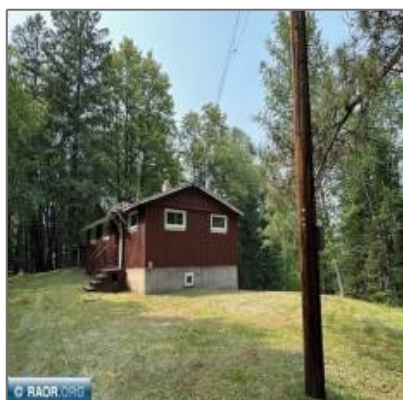

Residential

- 7139 Jola Rd, Eveleth, Minnesota 55734-0000

Basic Details

Property Type: **Residential**

Listing Type:

Listing ID: **147100**

Price: **\$385,000**

Year Built: **0**