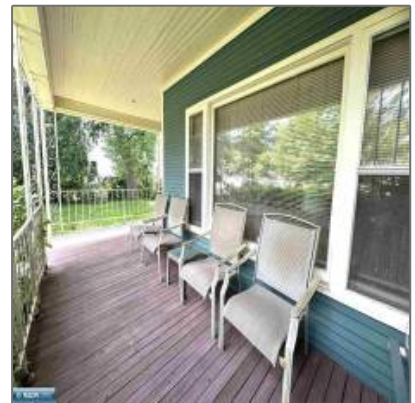

Residential

- 117 Lincoln Ave, Eveleth, Minnesota 55734

Basic Details

Property Type: **Residential**

Listing Type:

Listing ID: **146979**

Price: **\$219,000**

Year Built: **1905**