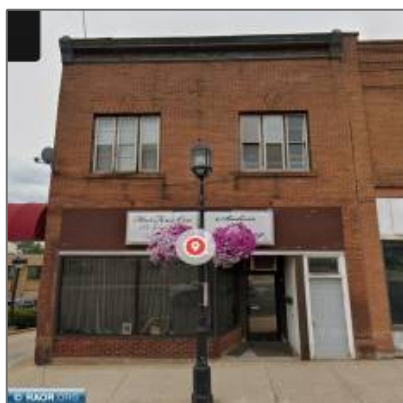

Residential

- 409 Grant Ave, Eveleth, Minnesota 55734

Basic Details

Property Type: **Residential**

Listing Type:

Listing ID: **146888**

Price: **\$87,500**

Year Built: **1910**

State: **MN**

City: **Eveleth**

Zipcode: **55734**

Street: **Grant Ave**

Street Number: **409**

Floor Number: **0**

Longitude: **W93° 27' 35.3"**

Latitude: **N47° 27' 49.6"**