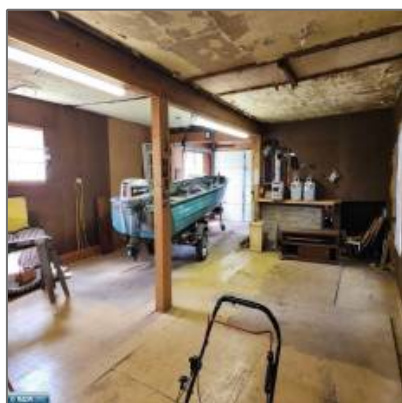

## Basic Details

Property Type: **Residential**

Listing Type:

Listing ID: **146868**

Price: **\$20,000**

Year Built: **1920**

Lot Area: **0.07 Acre**