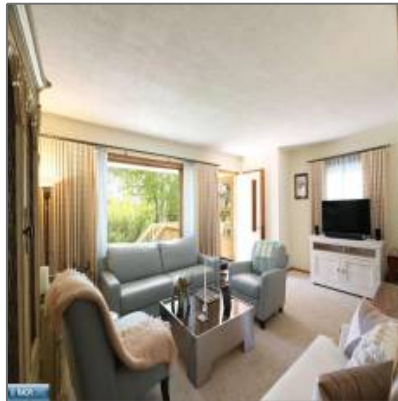

Residential

- 408 Norman Ave, Eveleth, Minnesota 55734

Basic Details

Property Type: **Residential**

Listing Type:

Listing ID: **146851**

Price: **\$198,500**

Year Built: **1957**