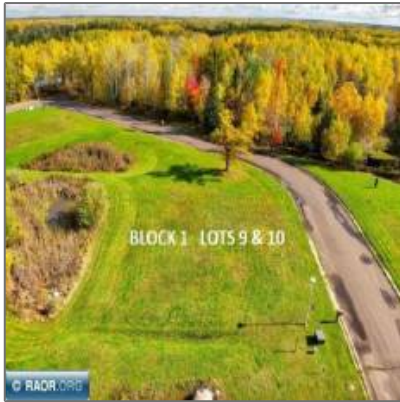

Residential

- Lots 9 & 10 B1 Mesabi Way, Hibbing, Minnesota
55746

Basic Details

Property Type:	Residential
Listing Type:	
Listing ID:	146530
Price:	\$19,900
Year Built:	0
Lot Area:	0.32 Acre

Address Map

Country:	US
State:	MN
City:	Hibbing
Zipcode:	55746
Street:	B1 Mesabi Way
Street Number:	Lots 9 & 10
Floor Number:	0
Longitude:	W93° 3' 56.1"
Latitude:	N47° 22' 40.4"