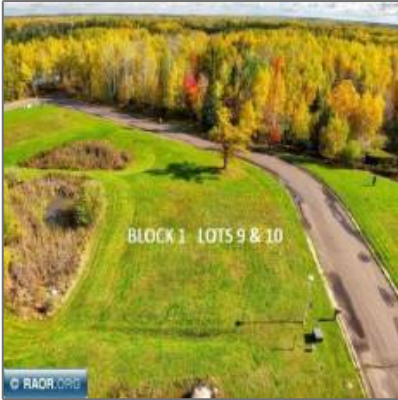

Residential

- Lots 9 & 10 B1 Mesabi Way, Hibbing, Minnesota
55746

Basic Details

| | |
|----------------|--------------------|
| Property Type: | Residential |
| Listing Type: | |
| Listing ID: | 146530 |
| Price: | \$19,900 |
| Year Built: | 0 |
| Lot Area: | 0.32 Acre |