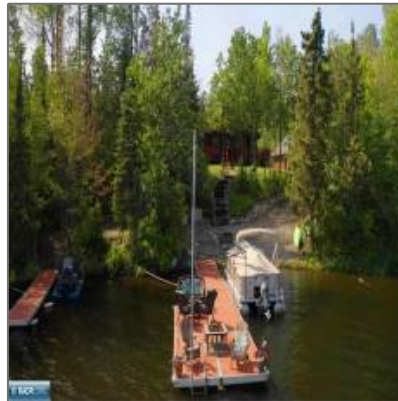

Residential

- 3694 Moose Creek Trail, Ely, Minnesota 55731

Basic Details

Property Type: **Residential**

Listing Type:

Listing ID: **146512**

Price: **$1,150,000**

Year Built: **2007**

Lot Area: **8.30 Acre**

Features

✓ Heating System: **Forced Air, Gas**

✓ Cooling System: **Central**

✓ Basement: **Walkout**

✓ Patio: **Deck, Covered**

Address Map

Country: **US**

State: **MN**

City: **Ely**

Zipcode: **55731**

Street: **Moose Creek Trail**

Street Number: **3694**

Floor Number: **0**

Longitude: **W93° 55' 44.7"**

Latitude: **N47° 51' 46.6"**

Agent Info