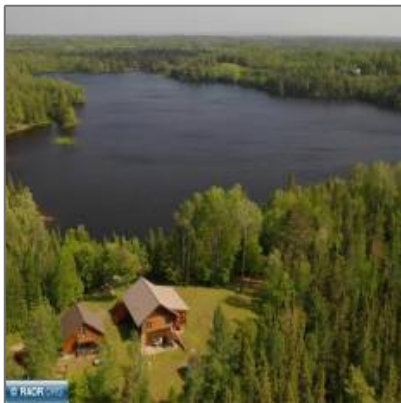

Residential

- 3694 Moose Creek Trail, Ely, Minnesota 55731

Basic Details

Property Type: **Residential**

Listing Type:

Listing ID: **146512**

Price: **$1,150,000**

Year Built: **2007**

Lot Area: **8.30 Acre**

Features

✓ Heating System: **Forced Air, Gas**

✓ Cooling System: **Central**

✓ Basement: **Walkout**

✓ Patio: **Deck, Covered**

Address Map

Country: **US**

State: **MN**

City: **Ely**

Zipcode: **55731**

Street: **Moose Creek Trail**

Street Number: **3694**

Floor Number: **0**

Longitude: **W93° 55' 44.7"**

Latitude: **N47° 51' 46.6"**

Agent Info