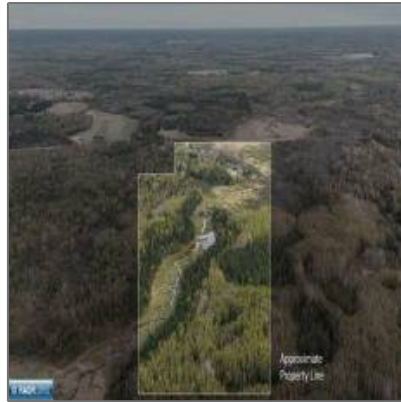

## Basic Details

Property Type:	<b>Residential</b>
Listing Type:	
Listing ID:	<b>147545</b>
Price:	<b>\$130,000</b>
Year Built:	<b>0</b>
Lot Area:	<b>81.60 Acre</b>