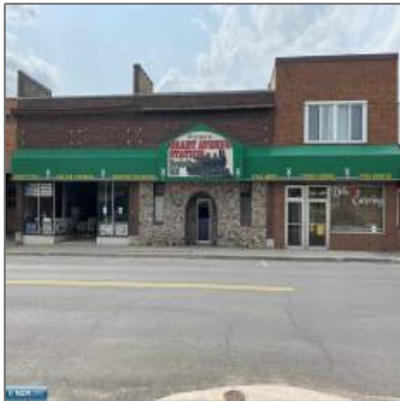

Commercial

- 223 Grant Avenue, Eveleth, Minnesota 55734

Basic Details

Property Type: **Commercial**

Listing Type:

Listing ID: **147284**

Price: **\$324,500**

Year Built: **1910**

Lot Area: **0 Acre**

Address Map

Country: **US**

State: **MN**

City: **Eveleth**

Zipcode: **55734**

Street: **Grant Avenue**

Street Number: **223**